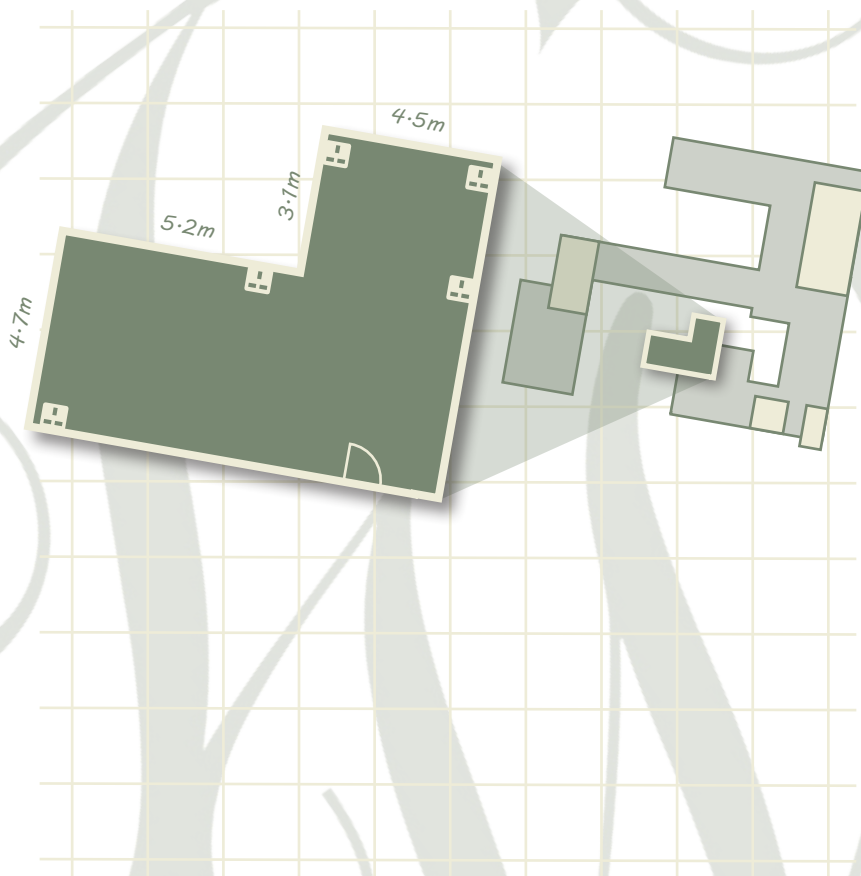

THE
Izaak Walton
HOTEL

CONFERENCES AT THE IZAAK WALTON HOTEL

THE DOVEDALE LOUNGE

SEATING CAPACITIES

boardroom- **20**
dinner- **20/24**
theatre- **30**